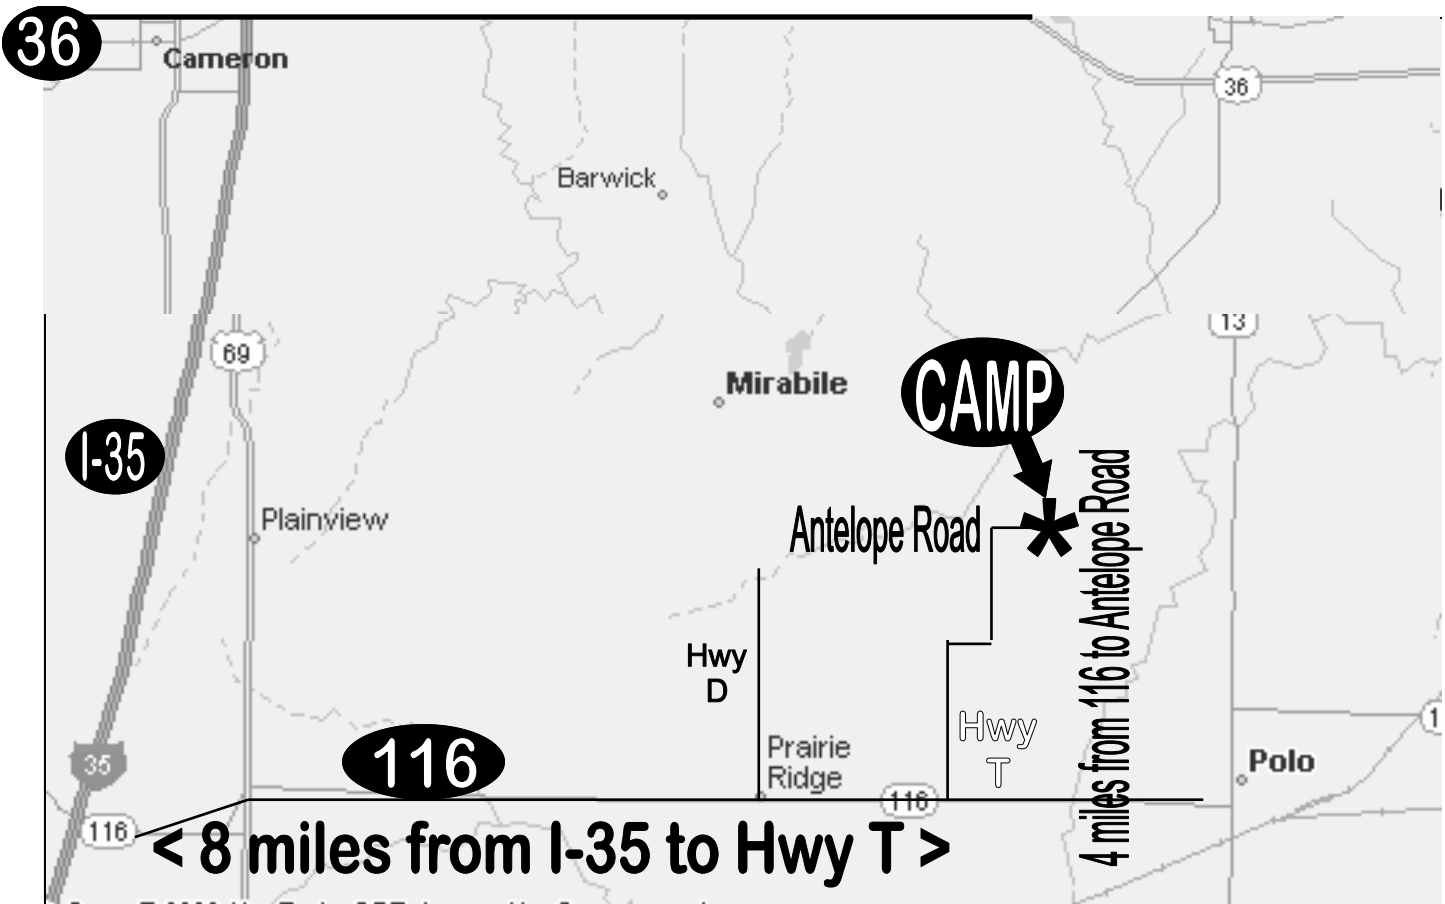

MAP TO ...

Inspiration Hills Christian Camp

3570 S. W. Antelope

Polo, MO 64671

Camp Phone: 660-354-2178

Camp Manager, Bob Rimer: 660-354-3589 /MMI Camp Director, Mike Mosiman: 816-261-6453

Directions.... From St. Joseph, travel east on Highway 36 to Cameron, MO to the I-35 exit. Go south on I-35 to the Highway 116 exit. Go east on Highway 116 approx. 8 miles to Highway T. Go north on Highway T for approx 4 miles. You will see the "Inspiration Hills Christian Union Camp" sign on the east side of the road. Go east on Antelope Road for 1/4 mi. until you see the camp on the south side of the road.