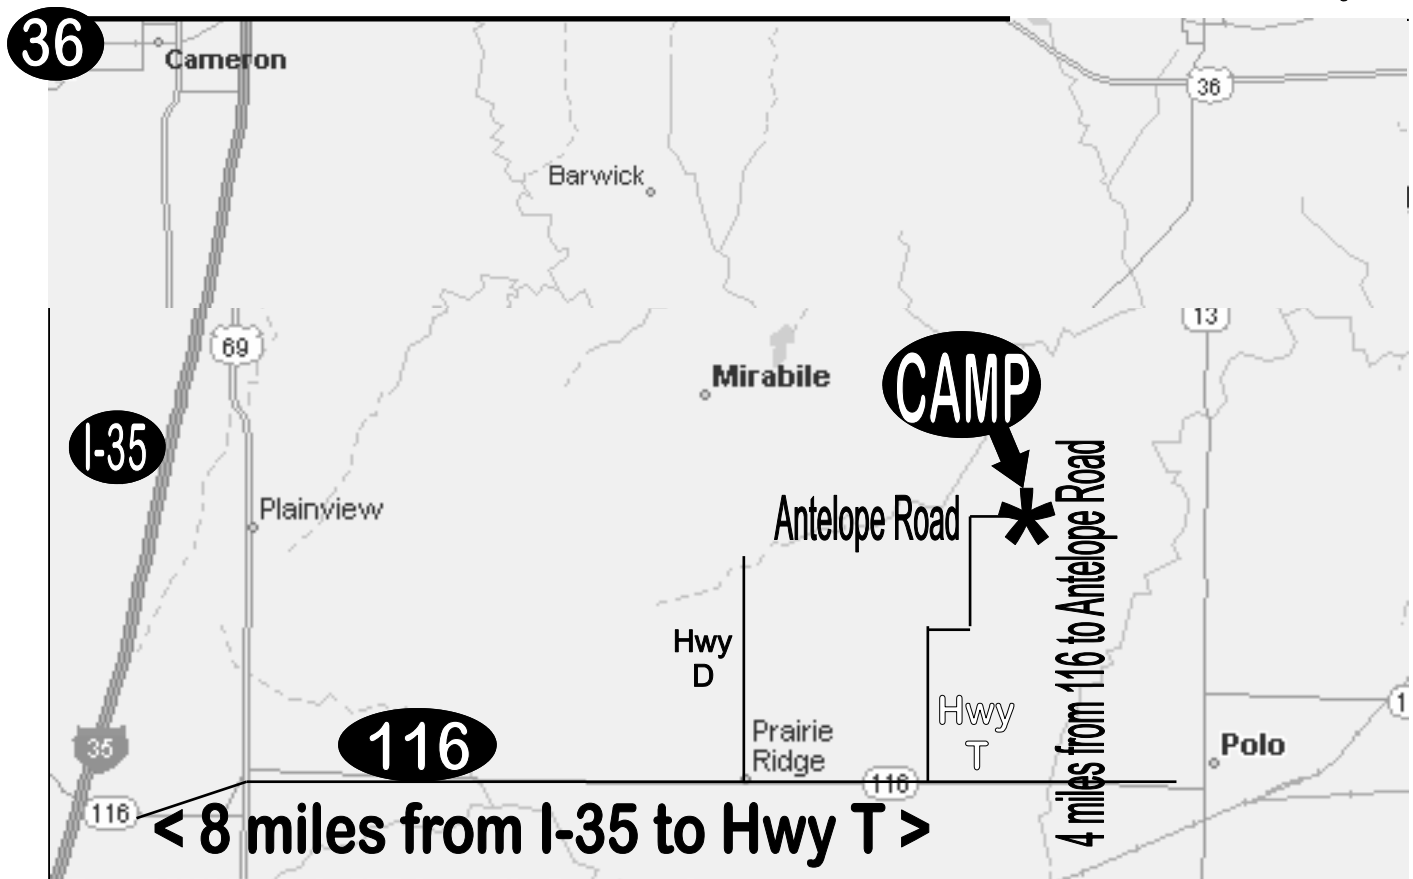

Map to ...

Inspiration Hills Christian Camp

3570 S. W. Antelope

Polo, MO 64671

Camp Phone: 660-354-2178

Camp Manager, Bob Rimer (Home) 660-354-3589

Camp Manager, Bob Rimer (Cell): 816-935-9577

Red star indicates where boom truck needs to go.

Directions....

From St. Joseph, travel east on Highway 36 to Cameron, MO to the I-35 exit. Go south on I-35 to the Highway 116 exit. Go east on Highway 116 approx. 8 miles to Highway T. Go north on Highway T for approx 4 miles. You will see the "Inspiration Hills Christian Union Camp" sign on the east side of the road. Go east on Antelope Road for 1/4 mi. until you see the camp on the south side of the road.